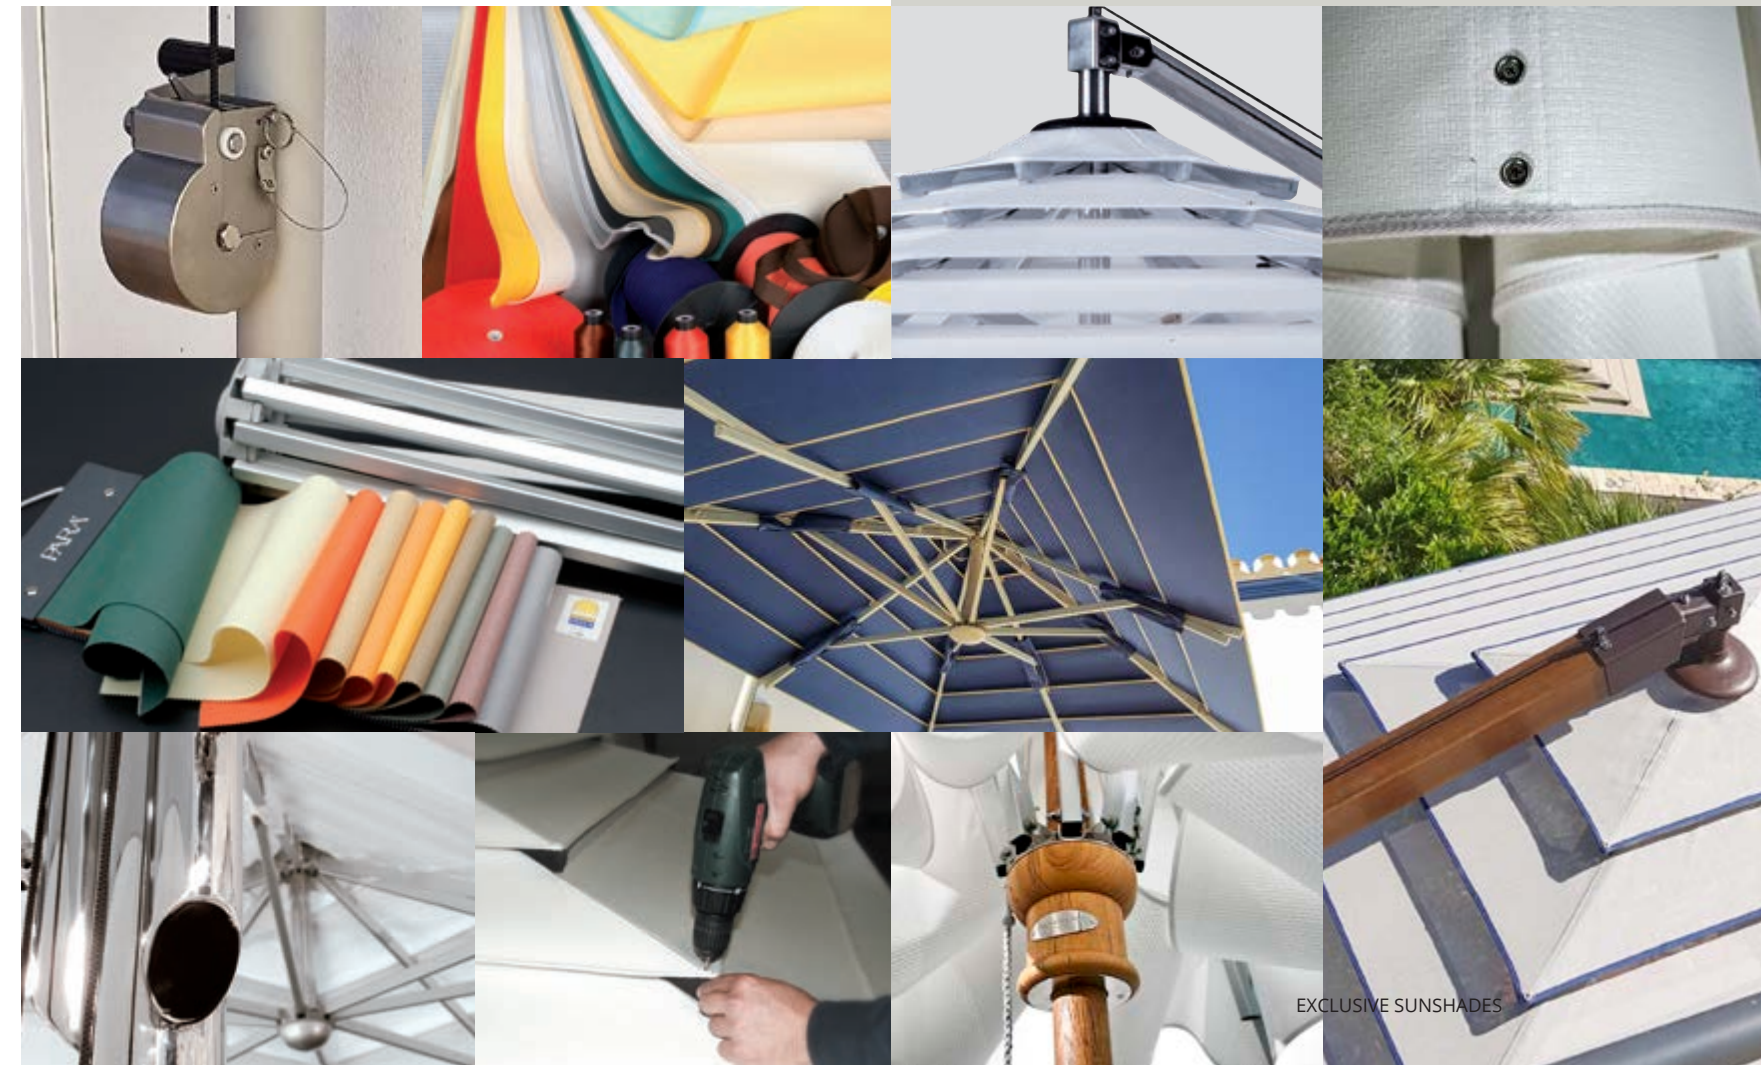

Customization

GardenArt guarantees detailed personalization on all models, which may vary in terms of height, canopy size, materials used for the support structures and types and colors of fabric. Endless **freedom of choice** that makes each creation unique.

We assist our clients every step by step, from choosing the most suitable solution to meet specific needs to post-sales assistance and maintenance.

Our production phase is monitored at every step along the way: from choosing the right materials and assembly, to adding on the finishing touches and quality control.