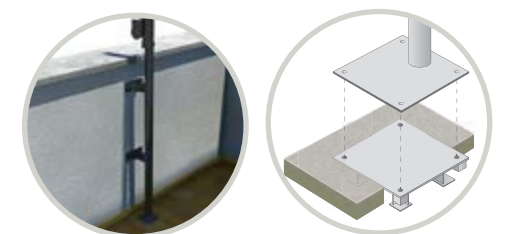

SIZES (cm)

250 x 250	250 x 350	Ø 300
300 x 300	300 x 400	Ø 350
350 x 350		Ø 400
400 x 400		

Custom sizes available upon request