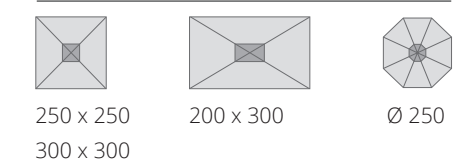

SIZES (cm)

Custom sizes available upon request