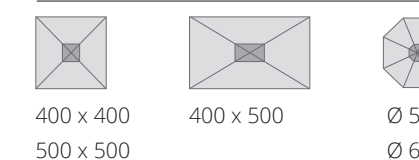

SIRIO

Named after the brightest star in the sky, this sunshade is a true giant. Its large canopy, which rests on a strong lateral support made of solid iroko wood, is like a corner of the sky where you can cool off and relax. Sirio can be combined with other models for larger areas, making your peaceful oasis even cooler.

TECHNICAL SPECIFICATIONS

Canopy	Multivalvola® System or Single Valve with optional valance (25 cm)
Fabric	100% waterproof acrylic or Soltis® microventilated preconstraint fabric
Colors	Wide range of colors available
Support	Layered Iroko wood sidepost 142x142 mm
Frame	Brown or anodized aluminium light grey ribs
Opening	Manual winch
Base	Single or double segmental concrete base 260 Kg (100x100x12 cm) or mounting plate ground anchor
Cover	Acrylic or Unimarine® protective cover bag with zipper

SIZES (cm)

Custom sizes available upon request