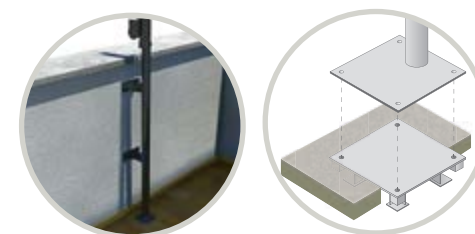

SIZES (cm)

300 x 300	200 x 300	Ø 300
350 x 350	250 x 350	Ø 350
	300 x 400	

Custom sizes available upon request