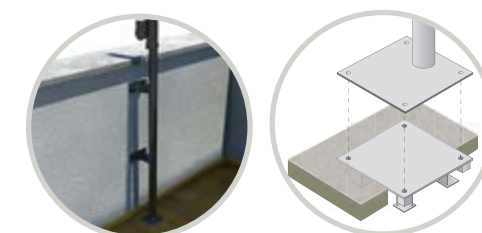

SIZES (cm)

		250x500
		300x600
		350x700

Custom sizes available upon request