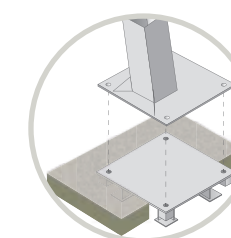

Custom sizes available upon request