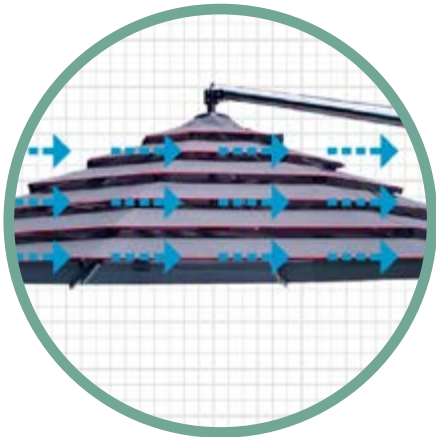

The wind can flow through the flaps of the canopy, opposing wind thrust. This provides the sunshade with **unmatched stability**.