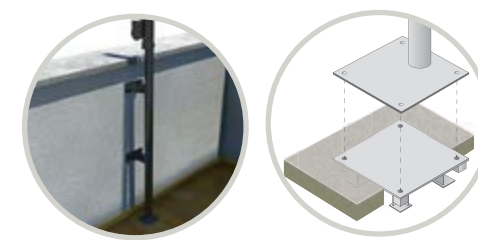

SIZES (cm)

		250x500
		300x600
		350x700

Custom sizes available upon request