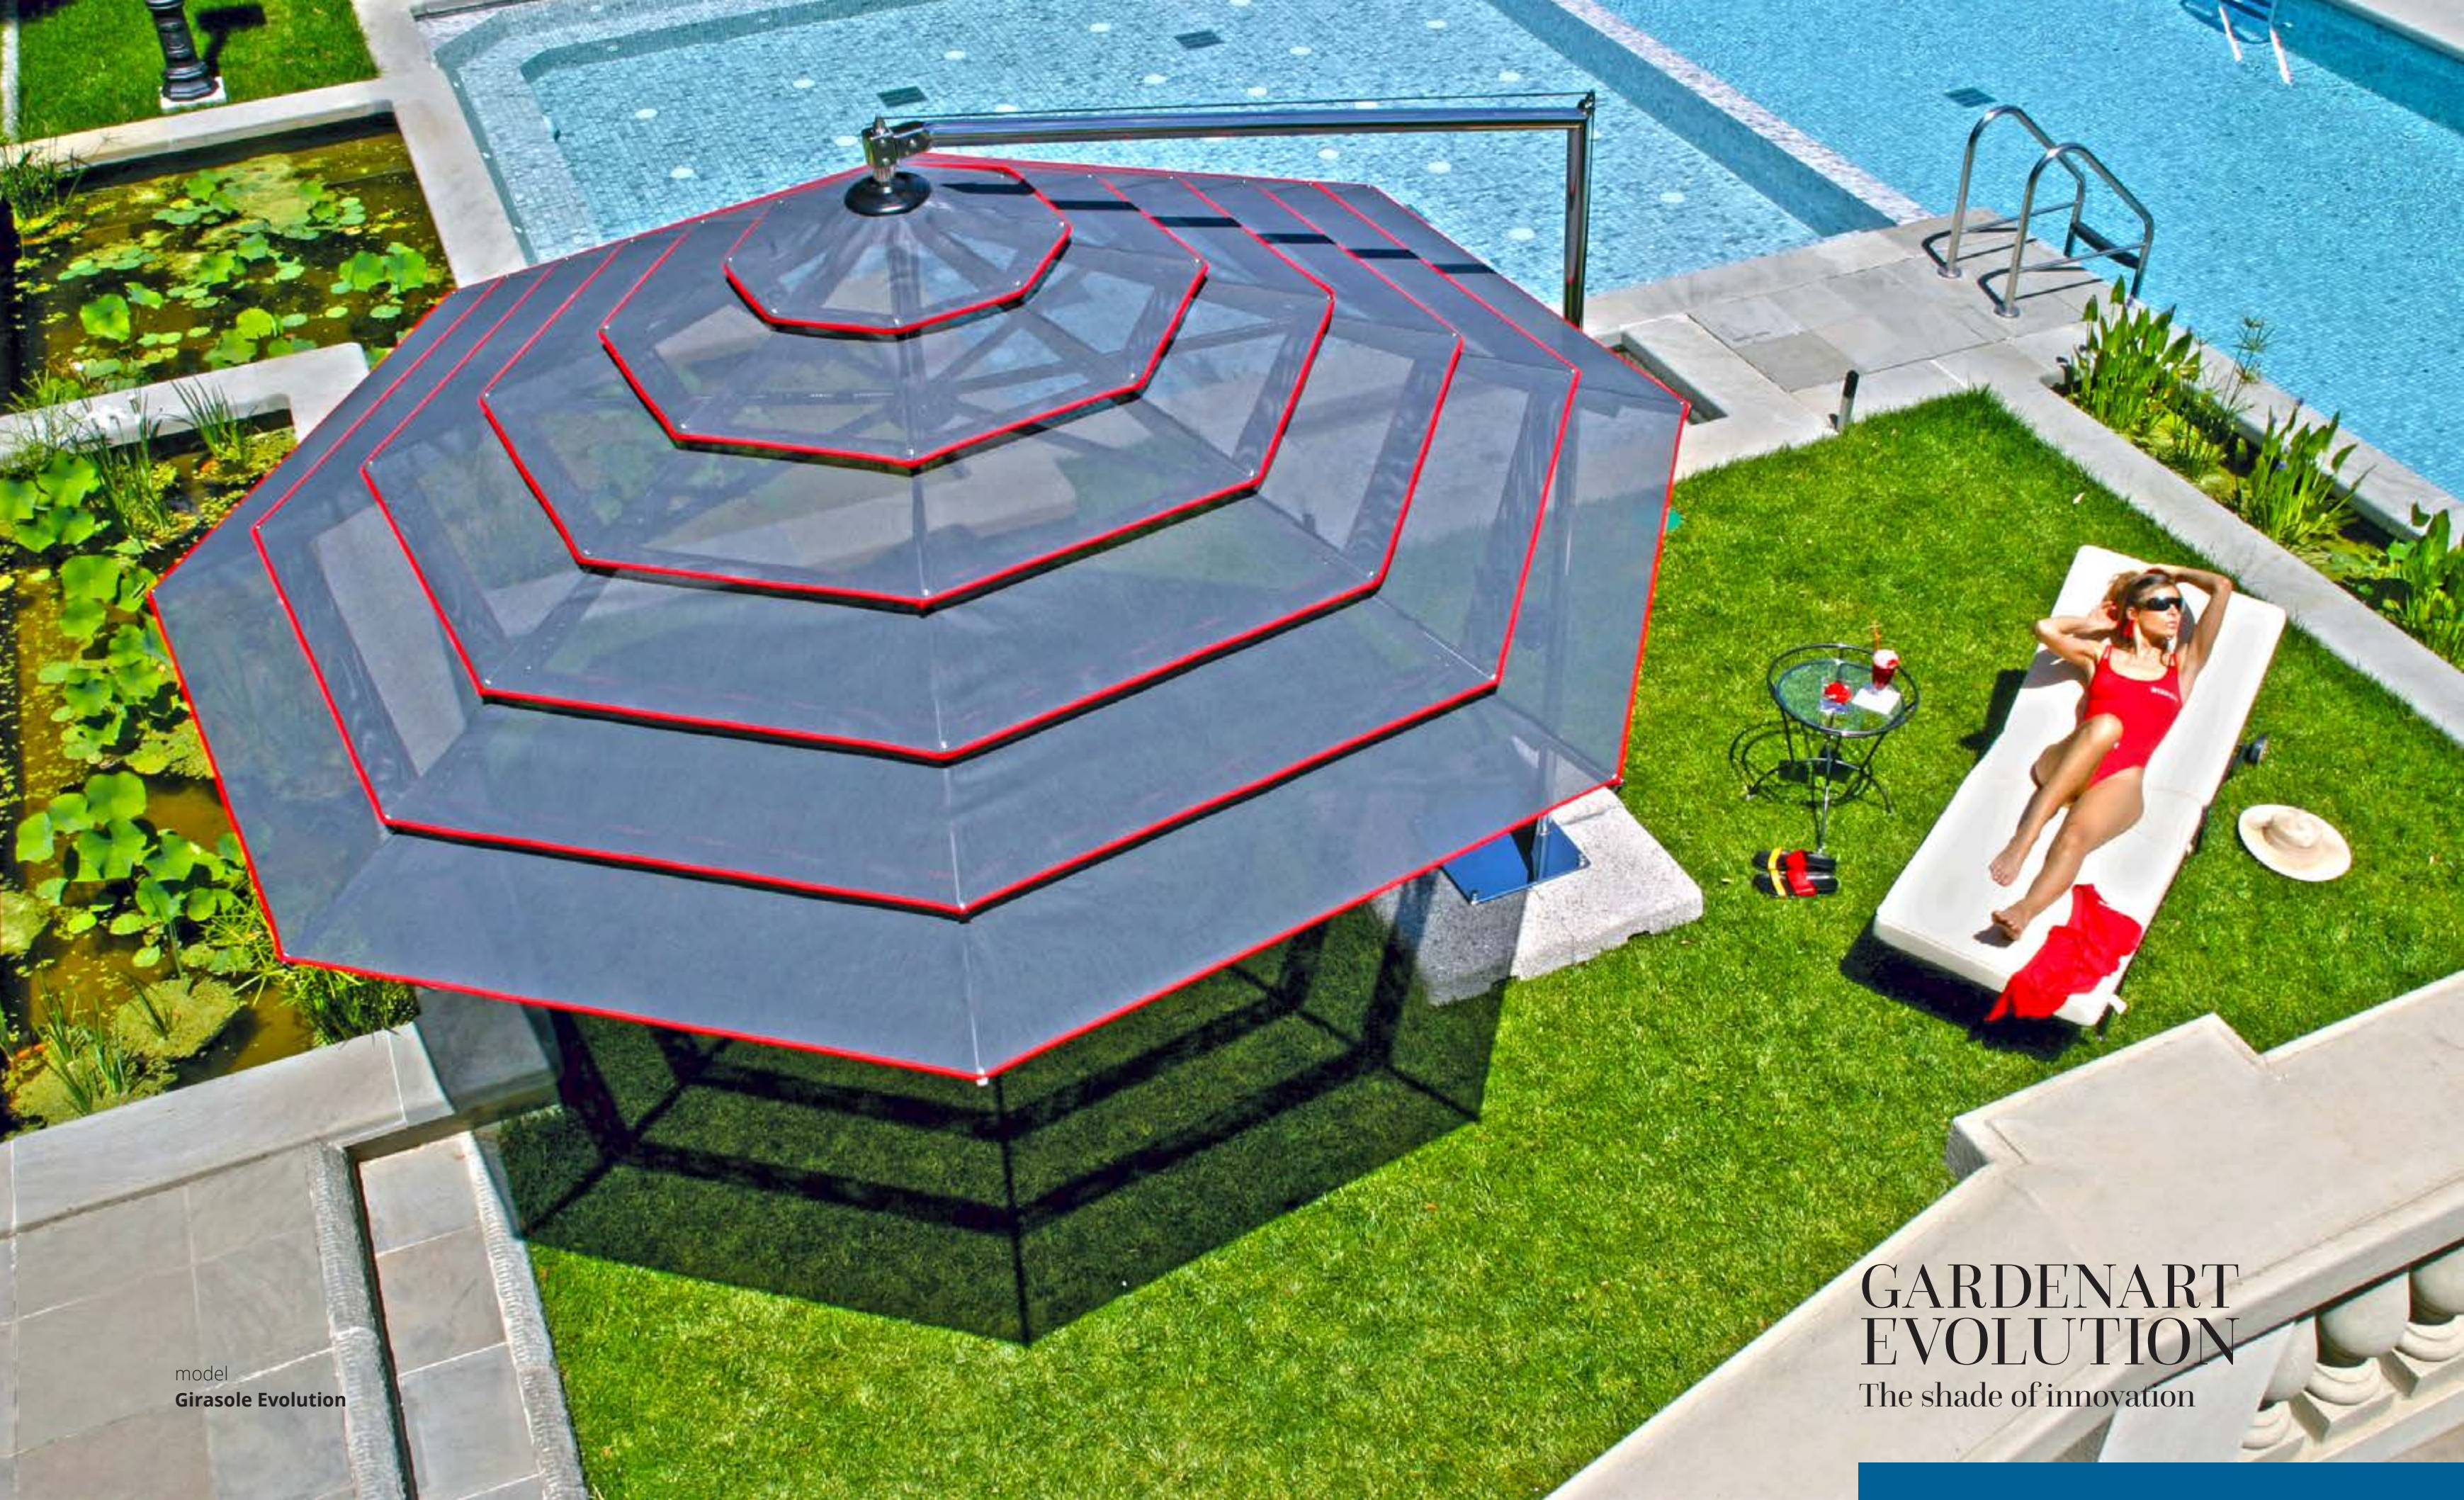

Thanks to this innovative solution, not only is the sunshade increasingly stable even in the event of strong winds, but the warm air is channelled out through the canopy’s flaps offering more ventilated shade.

The tensioned fabric and raised valve, combined with the sturdy structure and high-quality materials, ensures excellent wind resistance.

To increase the shaded area a perimeter valance can be applied to the sunshade.

**The wind can flow through the flaps of the canopy**, opposing wind thrust. This provides the sunshade with **unmatched stability**.

The **hot air** that tends to form under the sunshade **is freely released**, guaranteeing **even cooler** and more relaxing shade.

# POKER EVOLUTION

The irresistible Poker Evolution with the Multivalvola® System canopy is our most classical sunshade supported by a central pole made of mirror-polished stainless steel. Both essential and modern, with its highly innovative design, this sunshade is perfect for swimming pools and prestigious environments.