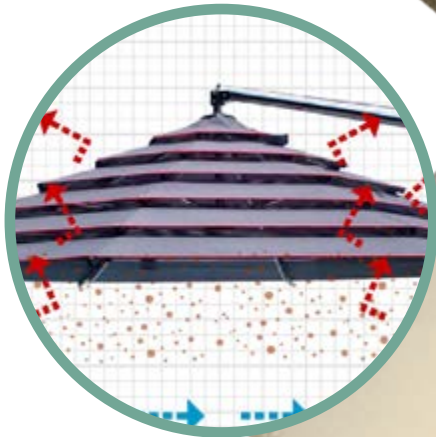

The **hot air** that tends to form under the sunshade **is freely released**, guaranteeing **even cooler** and more relaxing shade.